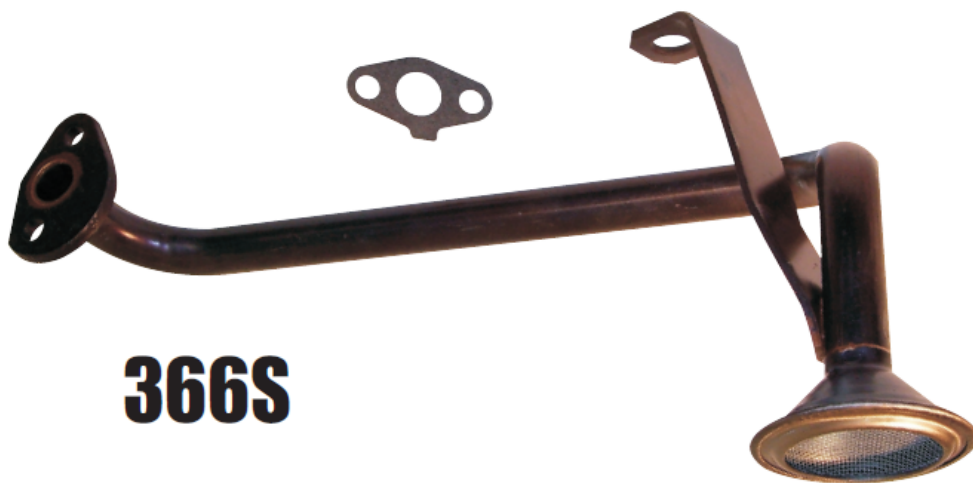

**NEW
Product
Highlight**

MELLING

366S

FORD 5.0L OHV Oil Pump Screen

366S

**1996-2001
Ford Truck 5.0-N,P (302) OHV
Explorer**

**1997-2001
Mercury 5.0-P (302) OHV
Mountaineer**

****Always consult catalog listings for detailed applications****

MEMBER
A.E.R.A
P.E.R.A

“Quality in all we do.”

Melling Engine Parts • P.O. Box 1188 • Jackson, MI 49204
(517) 787-8172 • Fax (517) 787-5304 • www.melling.com

MEMBER
A.A.I.A.
M.E.M.A.

Form #366S 9/5/2007