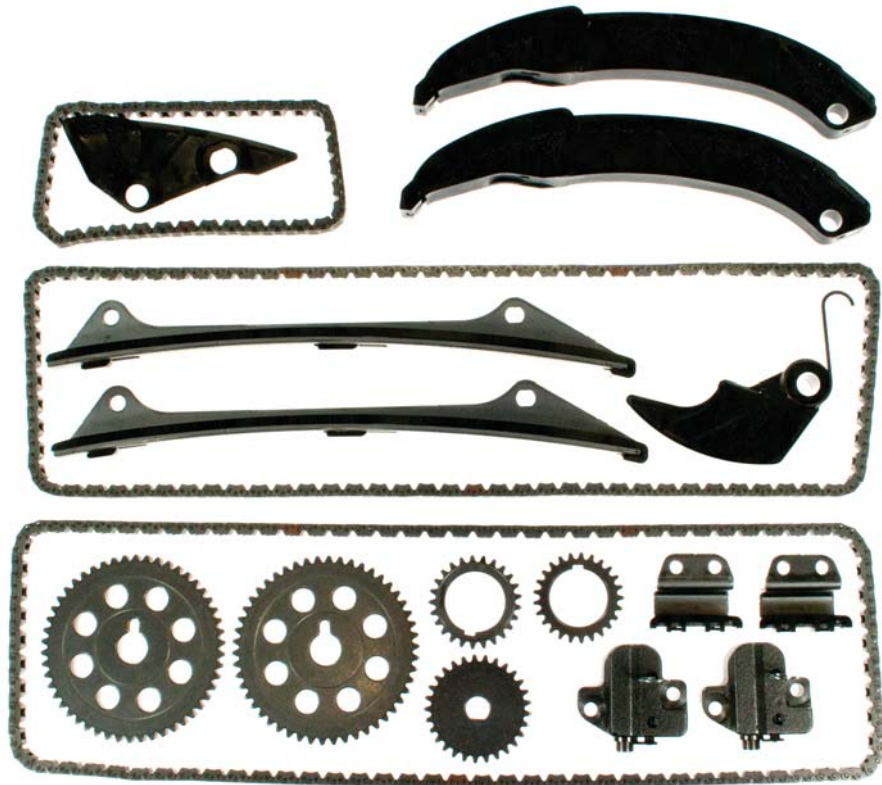

**NOW
AVAILABLE!**

MELLING
ENGINE PARTS™

ANNOUNCES

**NEW TIMING KIT & COMPONENTS FOR
HYUNDAI / KIA 3.3L & 3.8L ENGINES**

HYUNDAI	3.3 (3342cc) DOHC	2006-11	AZERA, SONATA, SANTA FE
HYUNDAI	3.8 (3778cc) DOHC	2006-12	AZERA, ENTOURAGE, VERACRUZ
KIA	3.3 (3342cc) DOHC	2008-09	SORENTO
KIA	3.8 (3778cc) DOHC	2006-10	AMANTI, SEDONA, SORENTO

**Part number
3-1045S**

UPC: 729295283720

	UPC	OE	JOBBER NET		UPC	OE	JOBBER NET
1045	729295236252	24312-3C100	\$60.39	BT5514	729295314981	24410-3C300	\$49.31
1046	729295236269	24322-3C100	\$35.40	BT7000	729295315230	24560-3C100	\$14.07
S1235	729295296904	24221-3C110	\$28.30	BT7001	729295315247	24820-3C100	\$20.14
S1236	729295296911	23121-3C400	\$19.56	BG7000	729295315186	24420-3C100	\$13.04
S1237	729295296928	23122-3C400	\$35.62	BG7001	729295315193	24471-3C100	\$12.72
S1238	729295296935	21312-3C400	\$15.69	BG7002	729295315209	24810-3C200	\$23.40

KIT INCLUDES (2) 1045, (1) 1046, (2) S1235, (1) S1236, (1) S1237, (1) S1238, (2) BG7000, (1) BG7001, (2) BG7002, (2) BT5514, (1) BT7000, (2) BT7001

**** Always consult catalog listings for detailed application information****