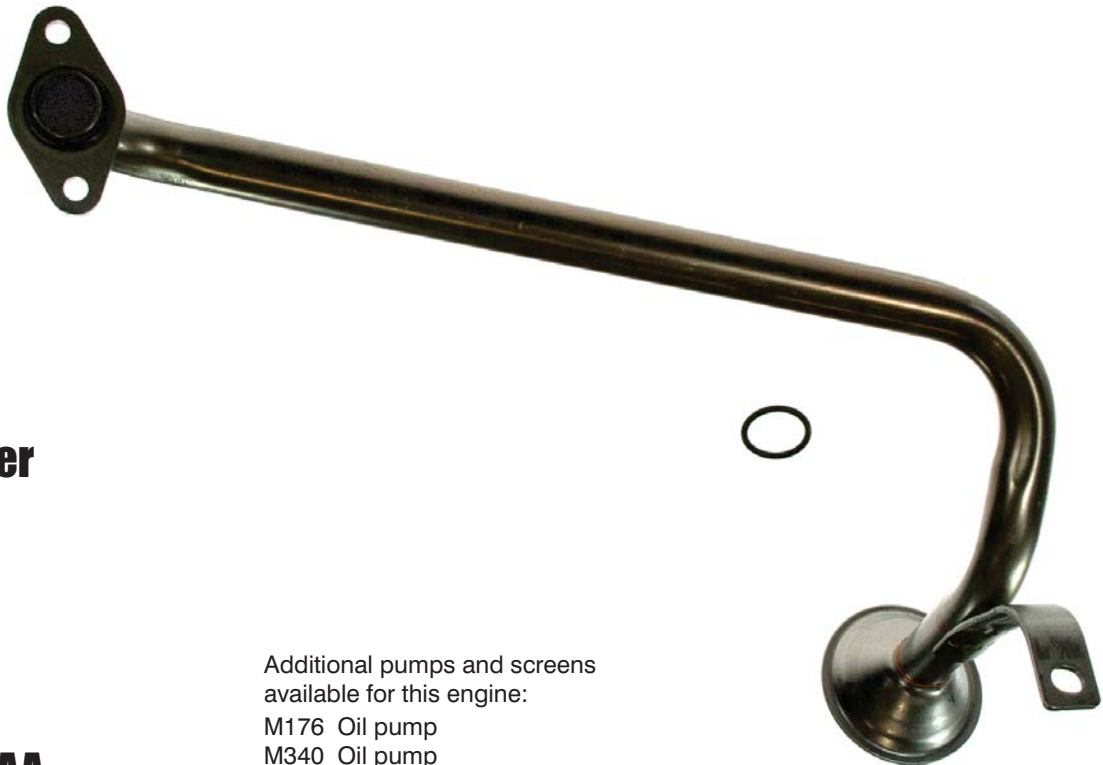

**NOW
AVAILABLE!**

ANNOUNCES

**NEW OIL PUMP SCREEN FOR
FORD TRUCK & LINCOLN 4.6L & 5.4L ENGINES**

FORD TK	4.6-W (281) SOHC	2003-04	EXPEDITION, F-150
FORD TK	4.6-W (281) SOHC	2005-07	F-150
FORD TK	5.4-L,M,Z (330) SOHC	2003	EXPEDITION
LINCOLN	5.4-A,R (330) DOHC	2003-04	NAVIGATOR

**Part number
391S**

**OE number
2L1Z-6622-AA**

UPC: 729295113812

Additional pumps and screens available for this engine:

- M176 Oil pump
- M340 Oil pump
- K176 Oil pump repair kit
- 332S Oil pump screen
- 334S Oil pump screen