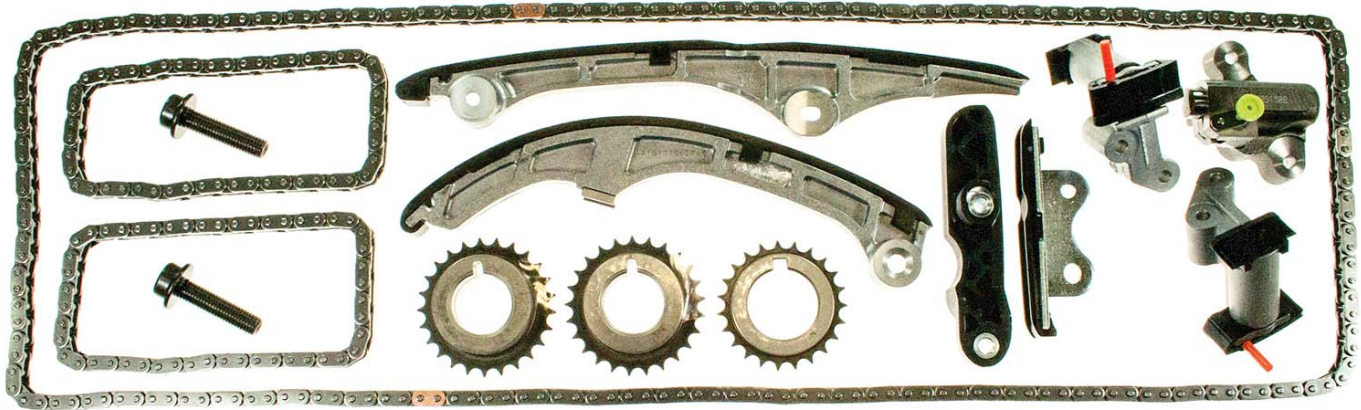

**NOW
AVAILABLE!**

MELLING
ENGINE PARTS™
ANNOUNCES

**NEW TIMING KIT & COMPONENTS FOR
FORD/MAZDA/MERCURY/LINCOLN 3.5L & 3.7L ENGINES**

FORD	3.5-C,W,8	(213) DOHC 2008-10	Taurus, Fusion, Police Interceptor Sedan
FORD	3.5-T	(213) DOHC 2010	Taurus, SHO, Police Interceptor Sedan
FORD TK	3.5-C,8	(213) DOHC 2007-10	Edge, Explorer, Flex, F150
FORD TK	3.5-G,T	(213) DOHC 2010	Expedition, Explorer, Flex, F150, Police Interceptor Utility
MAZDA	3.5	(213) DOHC 2007	CX-9
MAZDA	3.7	(227) DOHC 2008-10	CX-9, 6 Touring car
MERC/LINC.	3.5-C,T,W	(213) DOHC 2007-10	MKZ, MKX, Sable
LINCOLN	3.5-T	(213) DOHC 2009-10	MKS, MKT, MKZ
LINCOLN	3.7-K,R	(227) DOHC 2010	MKS, MKT, Navigator

Part number

3-1047S

UPC: 729295283744

	UPC	OE		UPC	OE
1047	729295236283	7T4Z-6268-A	BT7004	729295315308	7T4Z-6K254-BA
1048	729295236290	7T4Z-6268-CA	BT7005	729295315315	7T4Z-6K254-B
BG7005	729295315254	7T4Z-6B274-A	BT7006	729295315322	7T4Z-6K255-AA
BG7006	729295315261	7T4Z-6K297-AA	S1281	729295296959	7T4Z-6306-A
BG7007	729295315278	9T4Z-6M256-A	S1306	729295296966	7T4Z-6256-A
BT7003	729295315292	7T4Z-6K254-AA			

KIT INCLUDES (1) 1047, (2) 1048, (1) BG7005, (1) BG7006, (1) BG7007, (1) BT7003, (1) BT7004, (1) BT7005, (1) BT7006, (1) S1281, (2) S1306

**** Always consult catalog listings for detailed application information****