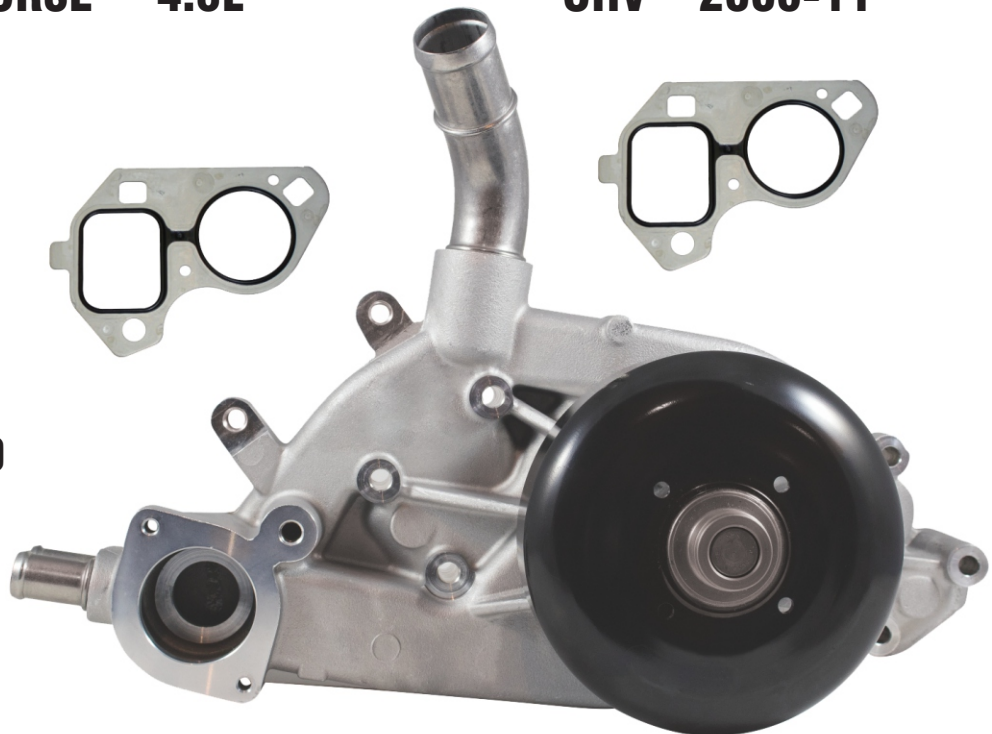

NEW

MELLING
ENGINE PARTS™

ANNOUNCES

NEW WATERPUMP FOR GM/ISUZU/SAAB 4.8L, 5.3L & 6.0L ENGINES

BUICK	5.3L	OHV	2004-06
CADILLAC	5.3L, 6.0L	OHV	2002-06
CHEVROLET	4.8L, 5.3L, 6.0L	OHV	1999-06
GMC	4.8L, 5.3L, 6.0L	OHV	1999-06
HUMMER	6.0L	OHV	2003-06
ISUZU	5.3L	OHV	2003-06
SAAB	5.3L	OHV	2005-06
WORKHORSE	4.8L	OHV	2006-11

Part number
MWP-500
UPC: 729295900009

**** The application listings on this announcement are general listings to show coverage.
Always consult catalog listings for detailed application information****

MEMBER
A.E.R.A
P.E.R.A