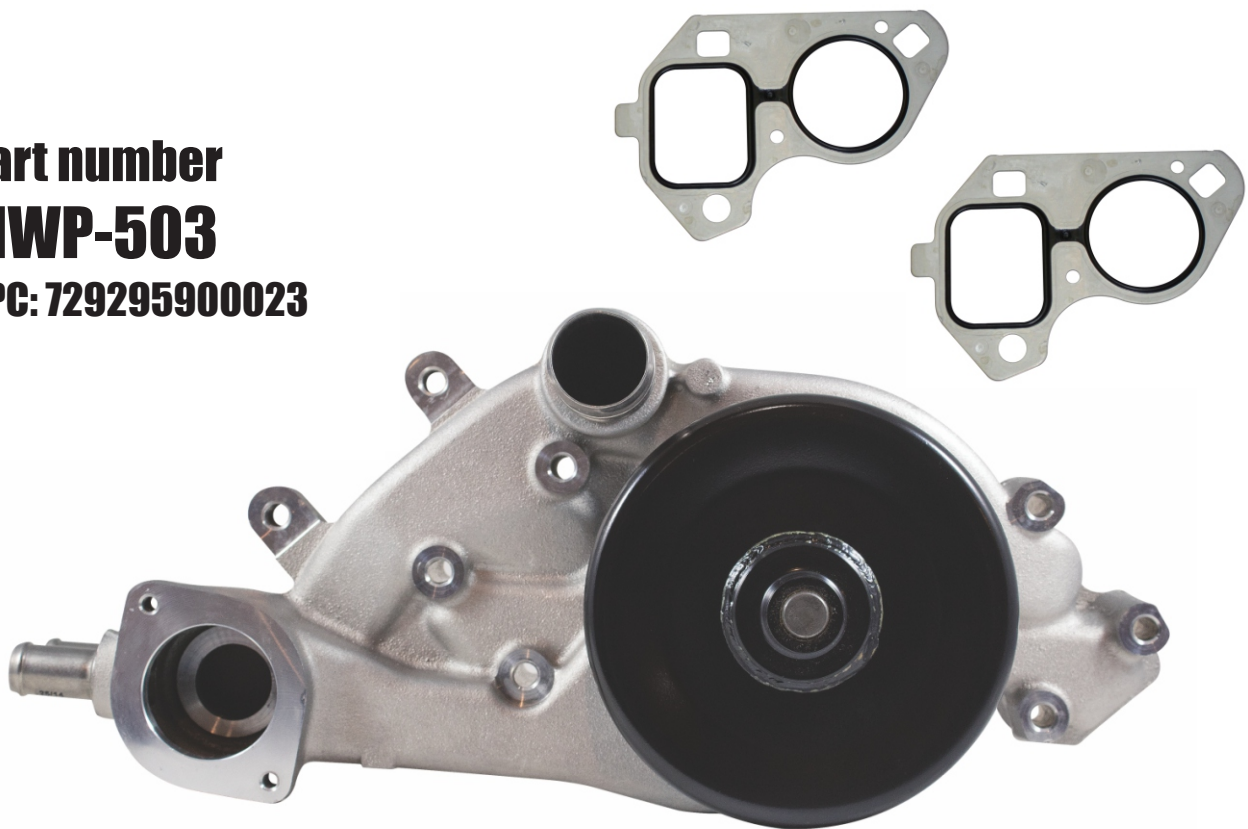

NEW

MELLING
ENGINE PARTS™

ANNOUNCES

NEW WATERPUMP FOR GM LS 5.7L, 6.0L, 6.2L & 7.0L ENGINES

CADILLAC	5.7L, 6.0L	OHV	2004-07
CHEVROLET	6.0L, 6.2L, 7.0L	OHV	2005-08
PONTIAC	6.0L	OHV	2008-09

Part number

MWP-503

UPC: 729295900023

**** The application listings on this announcement are general listings to show coverage.
Always consult catalog listings for detailed application information****

MEMBER
A.E.R.A
P.E.R.A