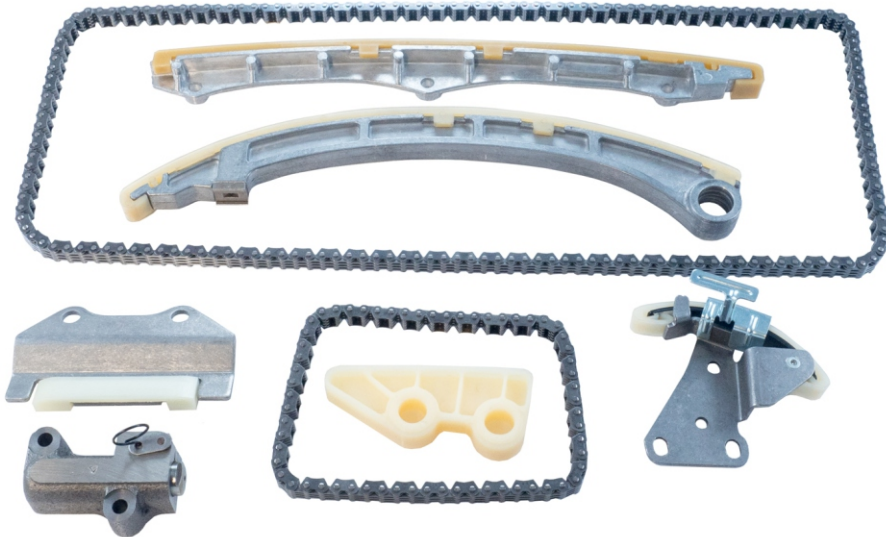

**NOW
AVAILABLE!**

ANNOUNCES

NEW TIMING KIT FOR ACURA / HONDA 2.4L ENGINES

ACURA	2.4 (2354) DOHC	K24A2	2004-08	TSX
HONDA	2.4 (2354) DOHC	K24A4	2003-07	Accord
HONDA	2.4 (2354) DOHC	K24A8	2002-05	Accord
HONDA	2.4 (2354) DOHC	K24A1	2002-09	CR-V
HONDA	2.4 (2354) DOHC	K24A4	2003-06	Element
HONDA	2.4 (2354) DOHC	K24A8	2007-11	Element

Part number

3-711SX

UPC: 729295284208

DOES NOT CONTAIN SPROCKETS

	UPC
711F	729295236153
712F	729295236160
BG5570	729295315155
BG5571	729295315162

	UPC
BG5572	729295315179
BT5569	729295315124
BT5573	729295315131
BT5574	729295315148

KIT INCLUDES (1) 711F, (1) 712F, (1) BG5570, (1) BG5571, (1) BG5572, (1) BT5569, (1) BT5573, (1) BT5574

**** Always consult catalog listings for detailed application information****

MEMBER
A.E.R.A
P.E.R.A