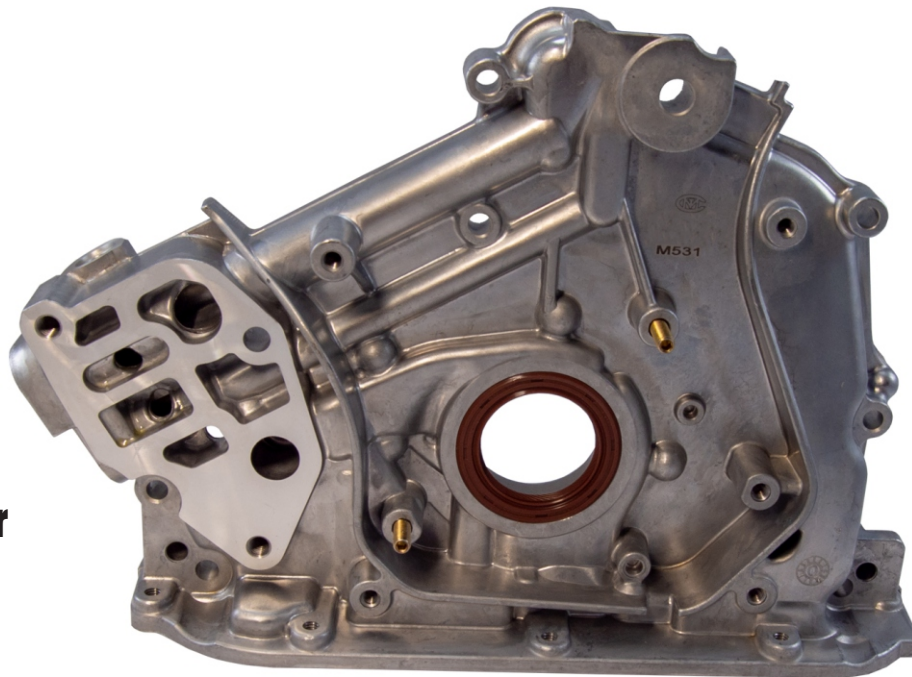

**NOW  
AVAILABLE!**

**MELLING**  
ENGINE PARTS™

**ANNOUNCES**

**NEW OIL PUMP FOR**

# **HONDA/ACURA 3.5L & 3.7L ENGINES**

|  |  |
|--|--|
| ACURA 3.5 (3471cc) SOHC (J35Z2) 2013-15 RDX    | HONDA 3.5 (3471cc) SOHC (J35Z3) 2008-12 Accord           |
| ACURA 3.5 (3471cc) SOHC (J35Z6) 2009-14 TL     | HONDA 3.5 (3471cc) SOHC (J35Z2) 2010-11 Accord Crosstour |
| ACURA 3.5 (3471cc) SOHC (J35Z6) 2010-14 TSX    | HONDA 3.5 (3471cc) SOHC (J35Z2) 2012 Crosstour           |
| ACURA 3.7 (3664cc) SOHC (J37A1) 2009 MDX       | HONDA 3.5 (3471cc) SOHC (J35A6) 2008-10 Odyssey          |
| ACURA 3.7 (3664cc) SOHC (J37A2) 2009 RL        | HONDA 3.5 (3471cc) SOHC (J35A7) 2008-10 Odyssey          |
| ACURA 3.7 (3664cc) SOHC (J37A4) 2013 TL        | HONDA 3.7 (3471cc) SOHC (J35A8) 2011-17 Odyssey          |
| ACURA 3.7 (3664cc) SOHC (J37A5) 2011-13 ZDX    | HONDA 3.5 (3471cc) SOHC (J35Z4) 2009-11 Pilot            |
| HONDA 3.5 (3471cc) SOHC (J35Z2) 2008-12 Accord | HONDA 3.5 (3471cc) SOHC (J35Z5) 2009-14 Ridgeline        |

**Part number  
M531**

**UPC: 729295105237**

**\*\* Always consult catalog listings for detailed application information\*\***

MEMBER  
A.E.R.A  
P.E.R.A

**“Quality in all we do.”**

Melling Engine Parts • P.O. Box 1188 • Jackson, MI 49204  
517-787-8172 • Fax 517-787-5304 • [www.melling.com](http://www.melling.com)