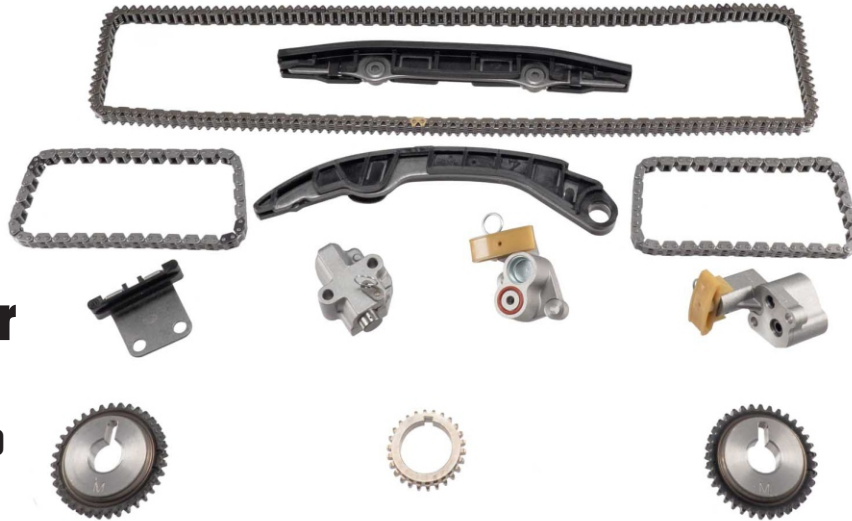

**NOW
AVAILABLE!**

MELLING
ENGINE PARTS™

ANNOUNCES

**NEW TIMING KIT & COMPONENTS FOR
INFINITI / NISSAN 3.5L ENGINES**

INFINITI	3.5 (3498cc)	VQ35DE	DOHC	2003-08	FX35
INFINITI	3.5 (3498cc)	VQ35DE	DOHC	2003-07	G35
INFINITI	3.5 (3498cc)	VQ35DE	DOHC	2002-04	I35
INFINITI	3.5 (3498cc)	VQ35DE	DOHC	2006-08	M35
NISSAN	3.5 (3498cc)	VQ35DE	DOHC	2003-06	350Z
NISSAN	3.5 (3498cc)	VQ35DE	DOHC	2002-03	Maxima
NISSAN	3.5 (3498cc)	VQ35DE	DOHC	2003-07	Murano

**Part number
3-730SA**

UPC: 729295284499

	UPC
721	729295236047
730F	729295236849
BG5594	729295316527
BG5597	729295316534
BT5595	729295316558

	UPC
BT5596	729295316565
BT6001	729295314950
BT6002	729295314967
S1221	729295296713
S1232	729295296720

KIT INCLUDES (2) 721, (1) 730, (1) BG5594, (1) BG5597, (1) BT5595, (1) BT5596, (1) BT6001, (1) BT6002, (1) S1221, (2) S1232

**** Always consult catalog listings for detailed application information****