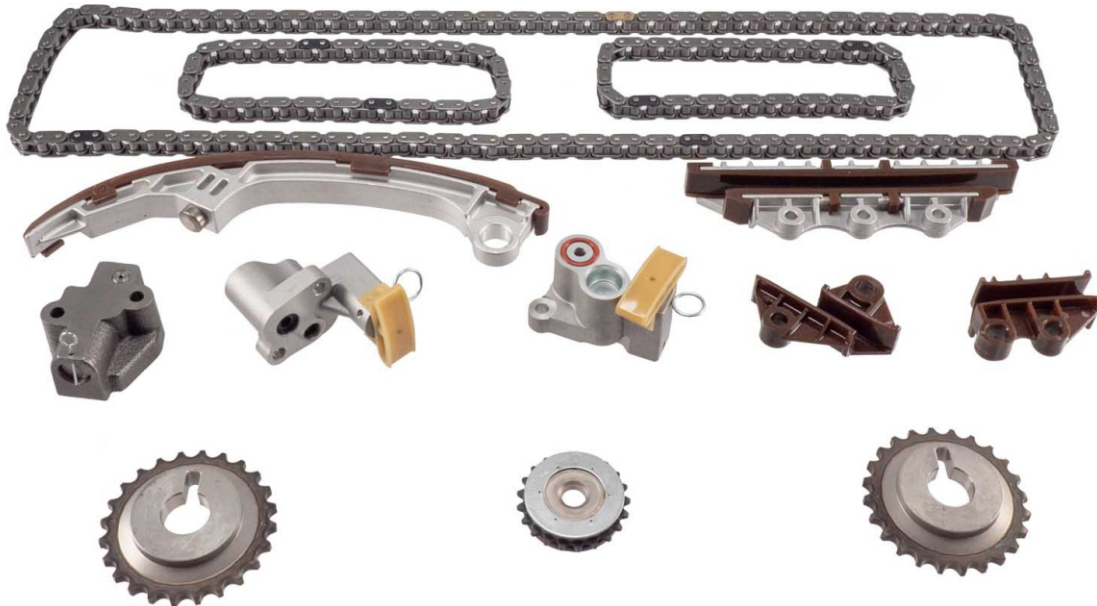

**NOW
AVAILABLE!**

MELLING
ENGINE PARTS™

ANNOUNCES

NEW TIMING KIT & COMPONENTS FOR

INFINITI / NISSAN 3.5L ENGINES

INFINITI 3.5 (3498cc) VQ35DE DOHC 2001-03 Qx4

NISSAN 3.5 (3498cc) VQ35DE DOHC 2001-04 Pathfinder

Part number
3-4207SA

UPC: 729295284512

	UPC
4207C	729295236115
4208C	729295236122
BG5439	729295314172
BG5440	729295314189
BG7025	729295316572
BT5436	729295314332

	UPC
BT5437	729295314462
BT6001	729295314950
BT6002	729295314967
S885	729295296744
S886	729295296751

KIT INCLUDES (1) 4207C, (2) 4208C, (1) BG5439, (1) BG5440, (1) BG7025, (1) BT5436, (1) BT5437, (1) BT6001, (1) BT6002, (1) S885, (2) S886

**** Always consult catalog listings for detailed application information****

MEMBER
A.E.R.A
P.E.R.A

“Quality in all we do.”

Melling Engine Parts • P.O. Box 1188 • Jackson, MI 49204
517-787-8172 • Fax 517-787-5304 • www.melling.com

MEMBER
A.C.A.
M.E.M.A