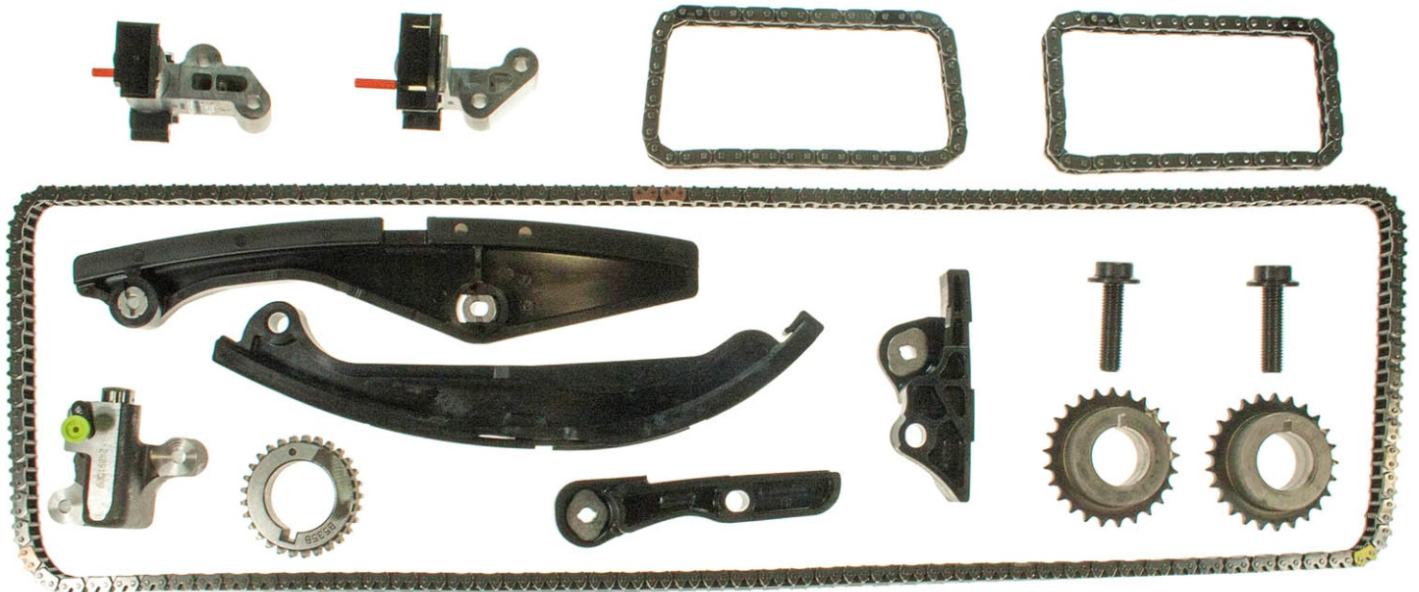

**NOW
AVAILABLE!**

ANNOUNCES

NEW TIMING KIT & COMPONENTS FOR

LINCOLN 3.7L ENGINES

LINCOLN 3.7-R (227) DOHC 2011-12 MKS

SOLD AS A KIT ONLY

Part number
3-1049SDH

UPC: 729295284819

(SERVICE GRADE VERSION OF THE 3-1049SD)

KIT INCLUDES (1) PRIMARY CHAIN, (2) SECONDARY CHAINS, (3) GUIDES, (3) TENSIONERS, (1) TENSIONER ARM
(2) CAMSHAFT SPROCKETS, (1) CRANKSHAFT SPROCKET

**** Always consult catalog listings for detailed application information****

MEMBER
A.E.R.A
P.E.R.A

“Quality in all we do.”

Melling Engine Parts • P.O. Box 1188 • Jackson, MI 49204
517-787-8172 • Fax 517-787-5304 • www.melling.com

MEMBER
A.C.A.
M.E.M.A