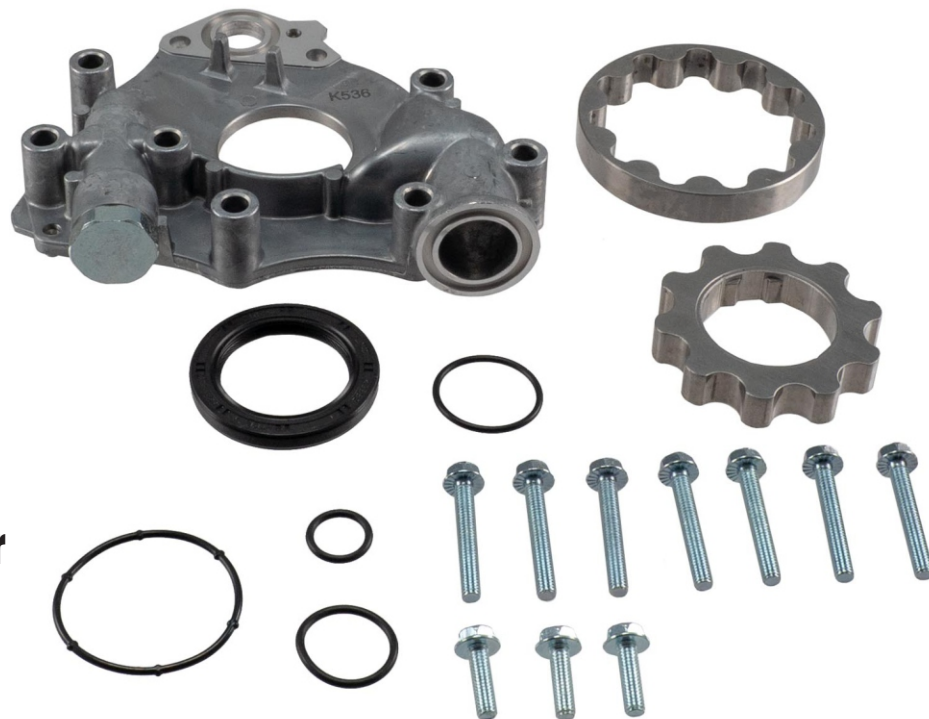

**NOW  
AVAILABLE!**

**MELLING**  
ENGINE PARTS™

**ANNOUNCES**

**NEW OIL PUMP REPAIR KIT FOR**

# **TOYOTA 4.0L ENGINES**

**TOYOTA 4.0 (241) DOHC (1GR-FE) 2003-09 4 Runner**  
**TOYOTA 4.0 (241) DOHC (1GR-FE) 2007-08 FJ Cruiser**  
**TOYOTA 4.0 (241) DOHC (1GR-FE) 2005-15 Tacoma**  
**TOYOTA 4.0 (241) DOHC (1GR-FE) 2005-11 Tundra**

**Part number  
K536**

**UPC: 729295105589**

**\*\* Always consult catalog listings for detailed application information\*\***

**MEMBER**  
A.E.R.A  
P.E.R.A

**“Quality in all we do.”**

Melling Engine Parts • P.O. Box 1188 • Jackson, MI 49204  
517-787-8172 • Fax 517-787-5304 • [www.melling.com](http://www.melling.com)