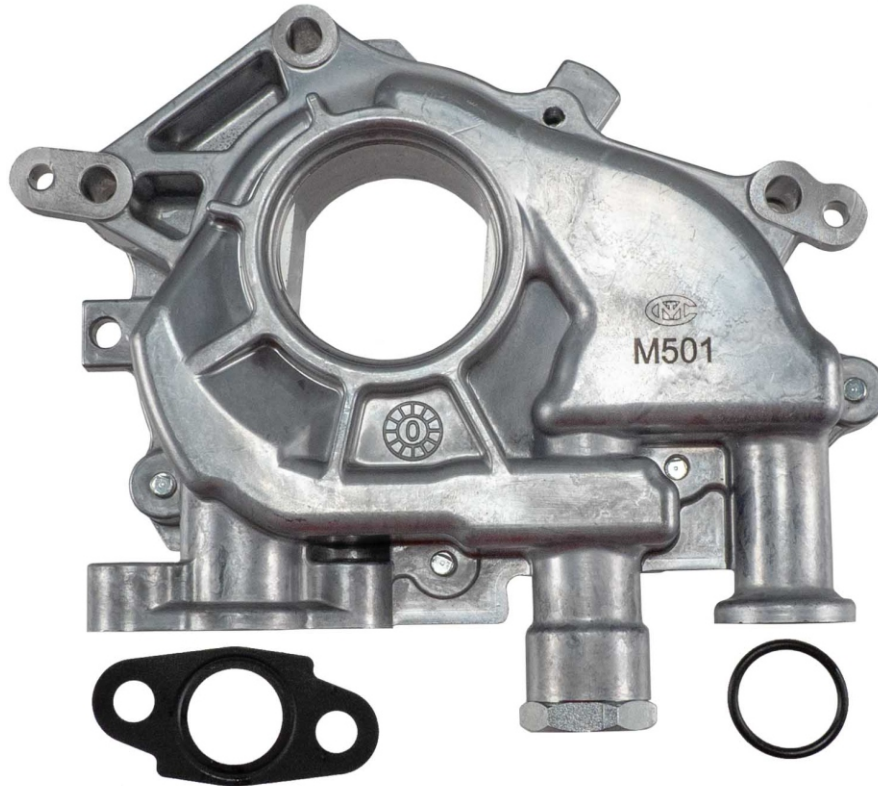

**NOW
AVAILABLE!**

ANNOUNCES

NEW OIL PUMP FOR

INFINITI/NISSAN 3.5L & 3.7L ENGINES

INFINITI 3.5 (3498cc) VQ35HR DOHC 2008-12 EX35	INFINITI 3.7 (3696cc) VQ37VHR DOHC 2008-13 G37
INFINITI 3.5 (3498cc) VQ35HR DOHC 2009-12 FX35	INFINITI 3.7 (3696cc) VQ37VHR DOHC 2011-13 M37
INFINITI 3.5 (3498cc) VQ35HR DOHC 2007-08 G35	INFINITI 3.7 (3696cc) VQ37VHR DOHC 2015 Q40
INFINITI 3.5 (3498cc) VQ35HR DOHC 2009-10 M35	INFINITI 3.7 (3696cc) VQ37VHR DOHC 2014-15 Q50
INFINITI 3.5 (3498cc) VQ35HR DOHC 2012-13 M35h	INFINITI 3.7 (3696cc) VQ37VHR DOHC 2014-15 Q60
INFINITI 3.5 (3498cc) VQ35HR DOHC 2014-18 Q50	INFINITI 3.7 (3696cc) VQ37VHR DOHC 2014-19 Q70
INFINITI 3.5 (3498cc) VQ35HR DOHC 2014-18 Q70	INFINITI 3.7 (3696cc) VQ37VHR DOHC 2015-19 Q70L
NISSAN 3.5 (3498cc) VQ35HR DOHC 2007-09 350Z	INFINITI 3.7 (3696cc) VQ37VHR DOHC 2014-17 QX50
INFINITI 3.7 (3696cc) VQ37VHR DOHC 2013 EX37	INFINITI 3.7 (3696cc) VQ37VHR DOHC 2014-17 QX70
INFINITI 3.7 (3696cc) VQ37VHR DOHC 2013 FX37	NISSAN 3.7 (3696cc) VQ37VHR DOHC 2009-19 370Z

**Part number
M501**

UPC: 729295104636

**** Always consult catalog listings for detailed application information****

MEMBER
A.E.R.A
P.E.R.A

“Quality in all we do.”

Melling Engine Parts • P.O. Box 1188 • Jackson, MI 49204
517-787-8172 • Fax 517-787-5304 • www.melling.com