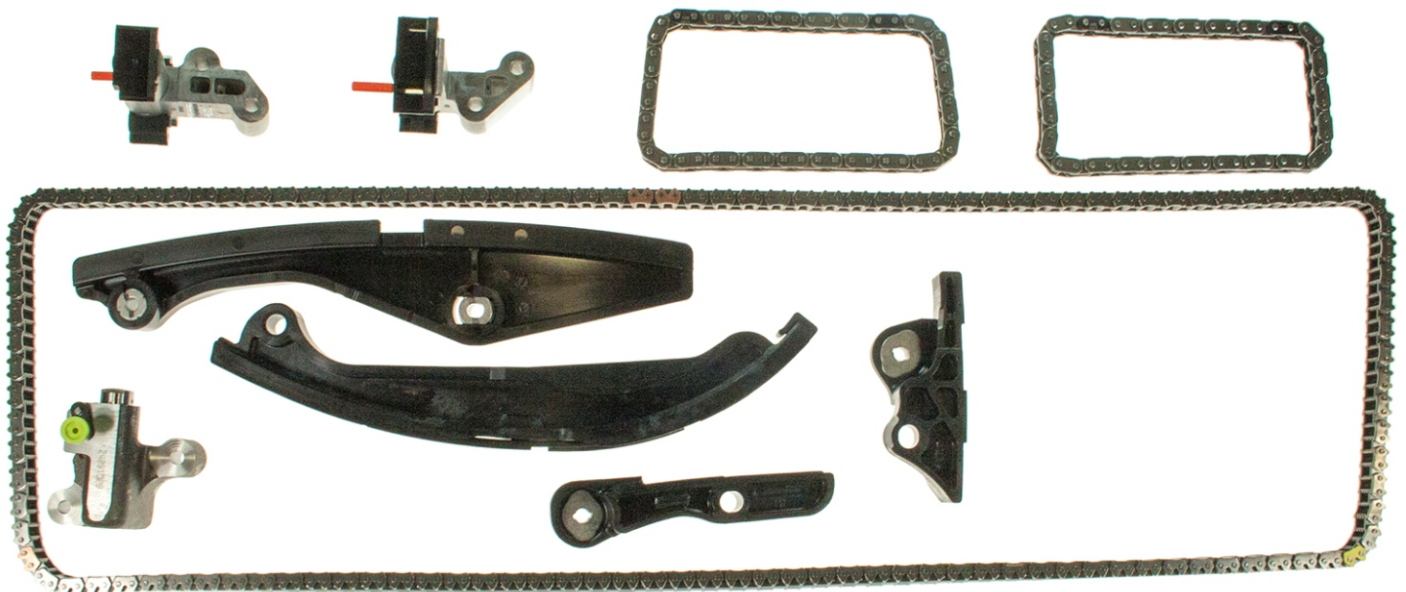

# **LINCOLN 3.7L ENGINES**

**LINCOLN 3.7-R (227) DOHC 2011-12 MKS**

SOLD AS A KIT ONLY - SPROCKETS NOT INCLUDED

**Part number  
3-1049SDXH**

**UPC: 729295284918**

(SERVICE GRADE VERSION OF THE 3-1049SDX)

KIT INCLUDES (1) PRIMARY CHAIN, (2) SECONDARY CHAINS, (3) GUIDES, (3) TENSIONERS, (1) TENSIONER ARM