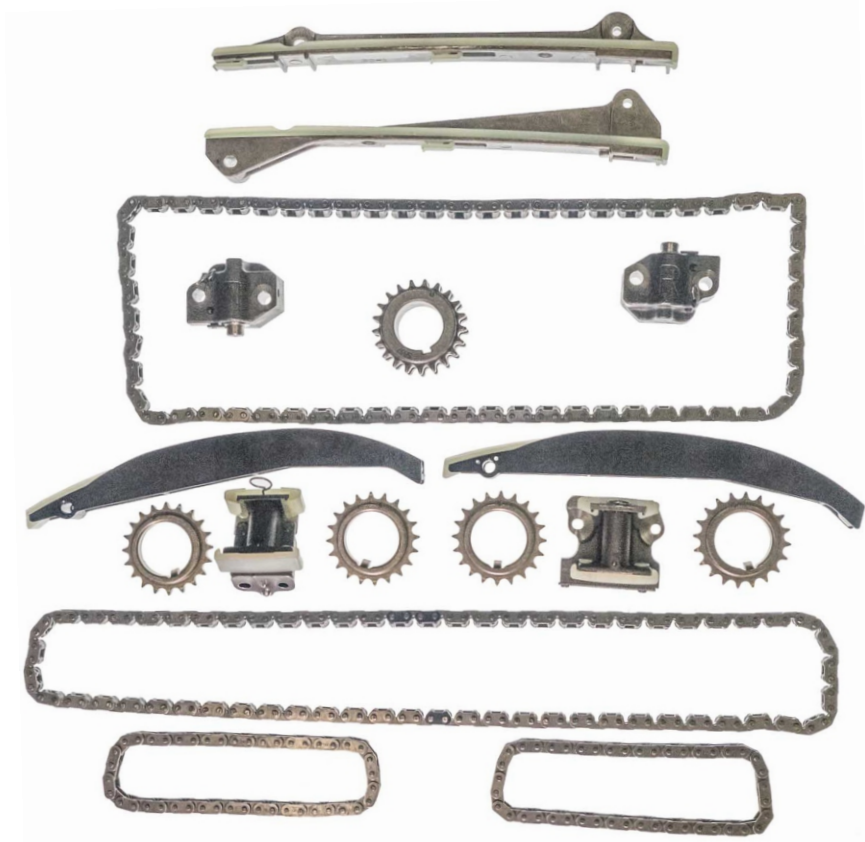

**NOW
AVAILABLE!**

MELLING
ENGINE PARTS™

ANNOUNCES

NEW TIMING KIT FOR

FORD / LINCOLN 5.4L DOHC ENGINES

FORD	5.4-S	(330)	DOHC	2005-06	GT
LINCOLN	5.4-A	(330)	DOHC	2002-03	Blackwood
LINCOLN	5.4-A,R	(330)	DOHC	2001-04	Navigator

Part number

3-391SFH

UPC: 729295284680

SOLD AS A KIT ONLY

(SERVICE GRADE
VERSION OF THE 3-391SF)

KIT INCLUDES (4) CHAINS, (4) GUIDES, (4) TENSIONERS, (4) CAMSHAFT SPROCKET, (1) CRANKSHAFT SPROCKET

**** Always consult catalog listings for detailed application information****