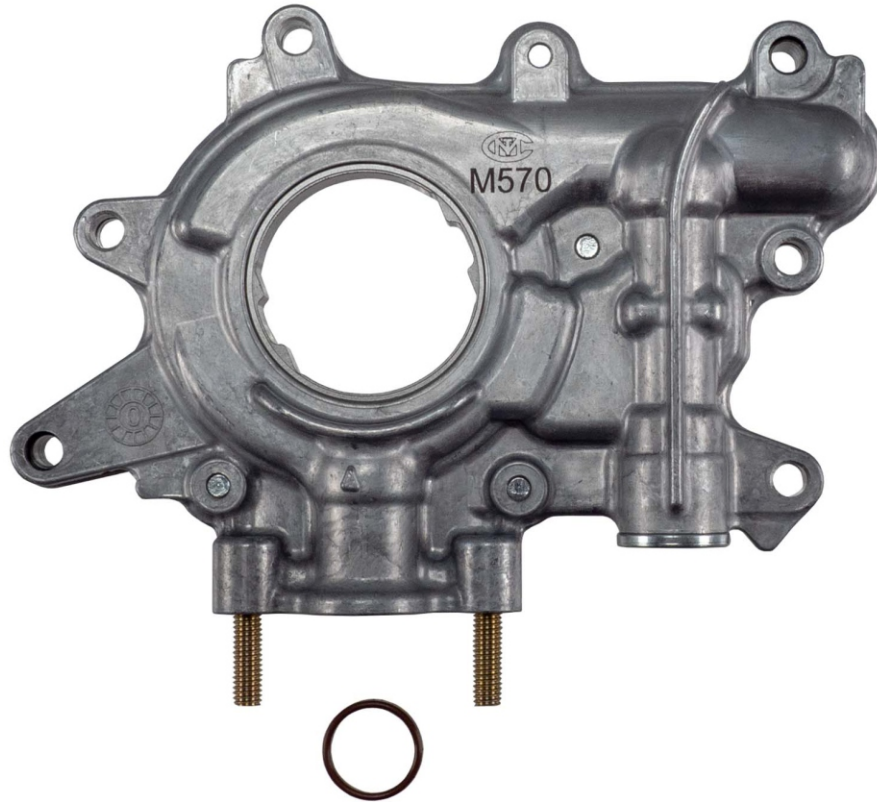

**NOW
AVAILABLE!**

ANNOUNCES

A NEW OIL PUMP

HONDA 1.5L DOHC ENGINES

HONDA	1.5 (1497cc)	DOHC	L15BE	2018-20	Accord
HONDA	1.5 (1497cc)	DOHC	L15BE	2017-20	CR-V
HONDA	1.5 (1497cc)	DOHC	L15BA	2017-20	Civic
HONDA	1.5 (1497cc)	DOHC	L15B7	2016-20	Civic

Part number

M570

UPC: 729295105947

Standard volume and pressure

**** Always consult catalog listings for detailed application information****

Melling Engine Parts

P.O. Box 1188 • Jackson, MI 49204 • www.melling.com