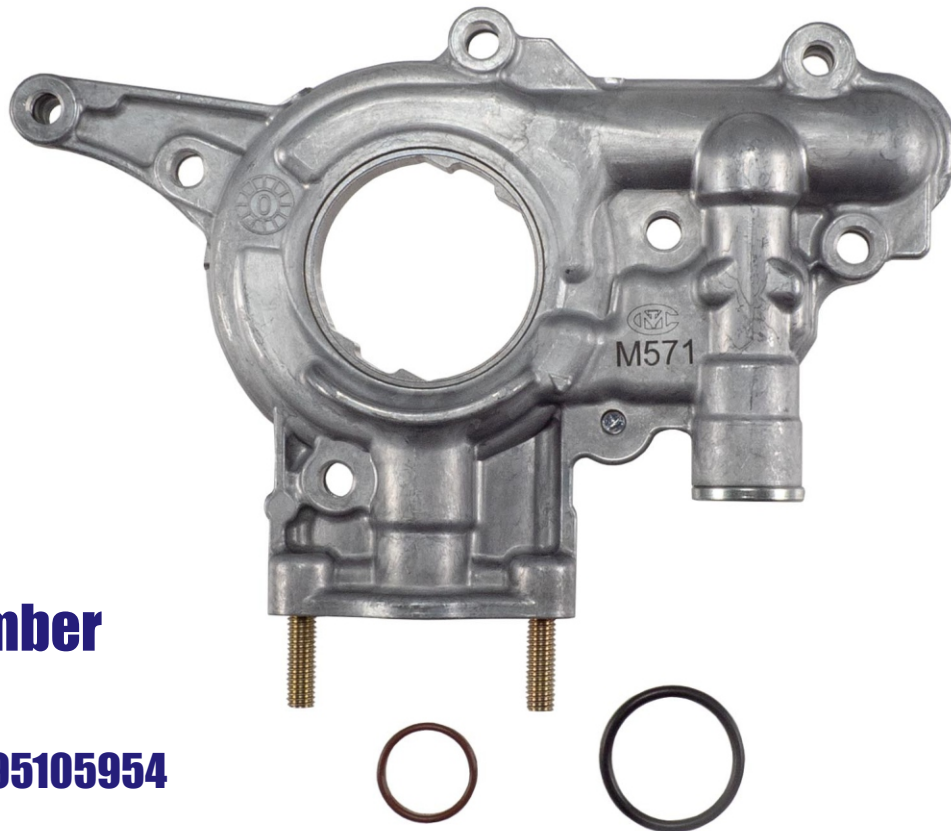

**NOW
AVAILABLE!**

ANNOUNCES

A NEW OIL PUMP

HONDA 1.5L DOHC ENGINES

HONDA 1.5L (1497cc) DOHC LEBB 2018-20 Clarity

HONDA 1.5L (1497cc) DOHC L15B1 2015-20 Fit

HONDA 1.5L (1497cc) DOHC LEB6 2019-20 Insight

Part number

M571

UPC: 729295105954

STANDARD VOLUME AND PRESSURE

**** Always consult catalog listings for detailed application information****

Melling Engine Parts

P.O. Box 1188 • Jackson, MI 49204 • www.melling.com