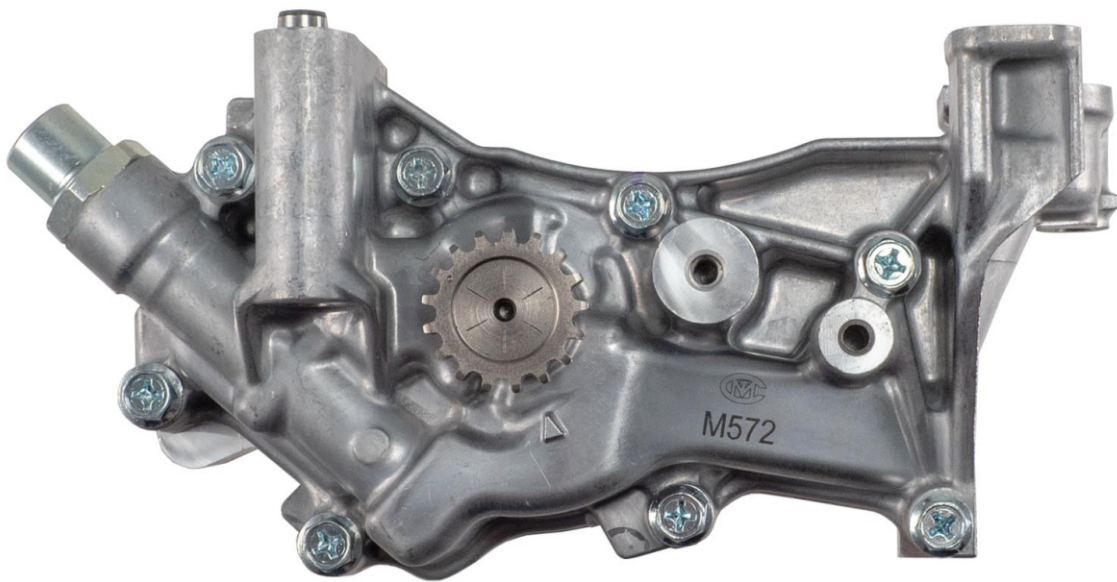

**NOW
AVAILABLE!**

ANNOUNCES

A NEW OIL PUMP

HONDA 2.0L DOHC ENGINES

HONDA 2.0L (1996cc) DOHC K20C2 2016-20 Civic

Part number

M572

UPC: 729295105978

Standard Volume and Pressure

**** Always consult catalog listings for detailed application information****

Melling Engine Parts

P.O. Box 1188 • Jackson, MI 49204 • www.melling.com