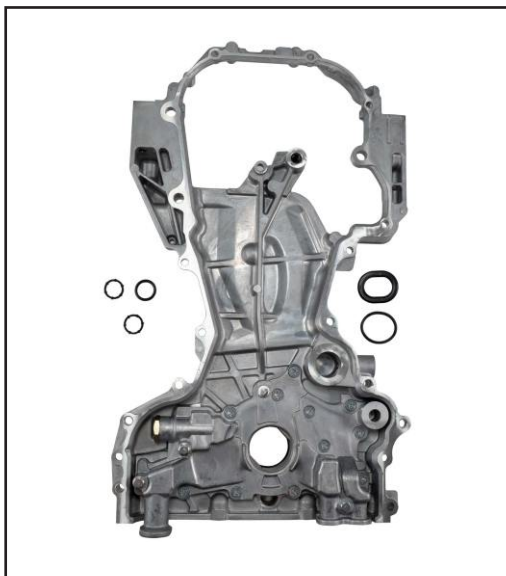

**NOW
AVAILABLE!**

ANNOUNCES

A NEW OIL PUMP & TIMING COVER ASSY INFINITI / NISSAN 2.5L DOHC ENGINES

INFINITI	2.5 (2488cc)	DOHC	QR25DER	2014-17	QX60
NISSAN	2.5 (2488cc)	DOHC	QR25DE	2013-16	Altima
NISSAN	2.5 (2488cc)	DOHC	QR25DER	2016	Murano
NISSAN	2.5 (2488cc)	DOHC	QR25DER	2014	Pathfinder
NISSAN	2.5 (2488cc)	DOHC	QR25DE	2014-20	Rogue

Part number

M503

UPC: 729295106203

Standard volume and pressure

**** Always consult catalog listings for detailed application information****

Melling Engine Parts

P.O. Box 1188 • Jackson, MI 49204 • www.melling.com