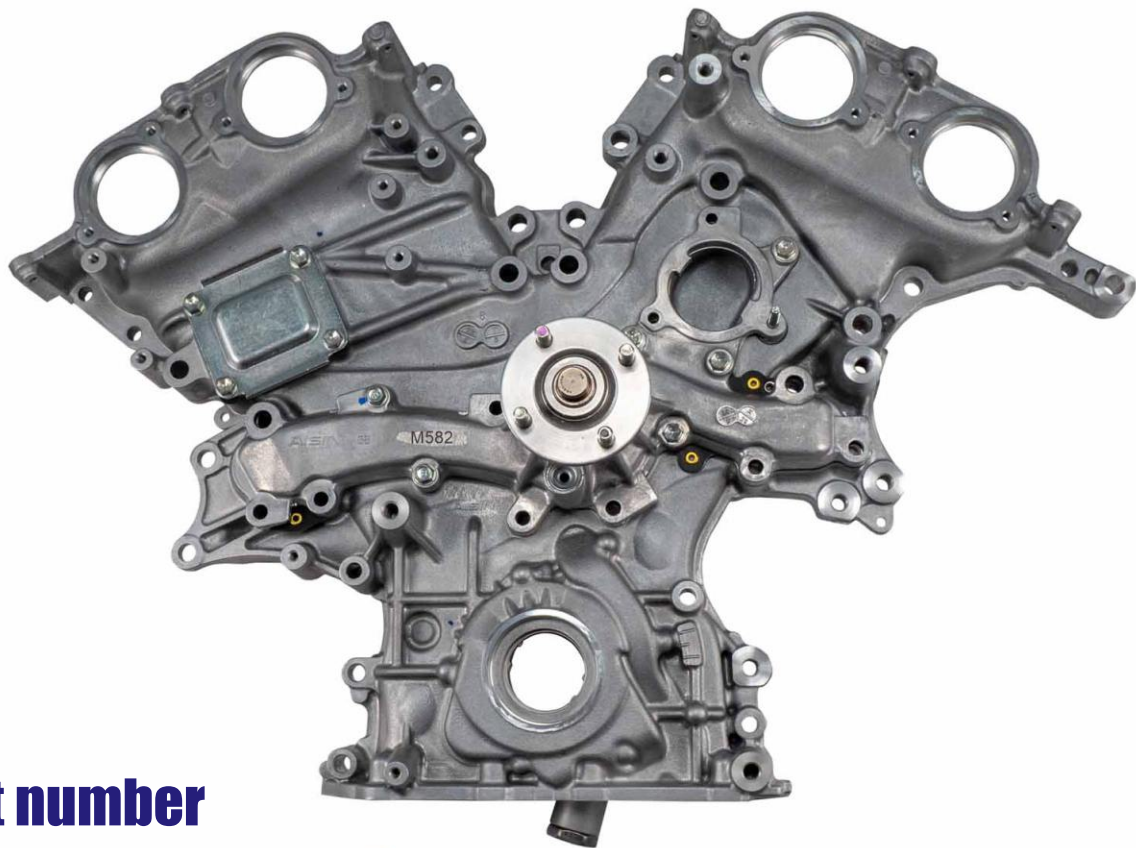

**NOW
AVAILABLE!**

ANNOUNCES

**A NEW OIL PUMP & TIMING COVER ASSY
(INCLUDES INSTALLED WATERPUMP)**

TOYOTA 3.5L DOHC ENGINES

TOYOTA 3.5 (3456cc) DOHC 2GR-FKS 2016-22 Tacoma

Part number

M582

UPC: 729295106159

Standard volume and pressure

**** Always consult catalog listings for detailed application information****

Melling Engine Parts

P.O. Box 1188 • Jackson, MI 49204 • www.melling.com