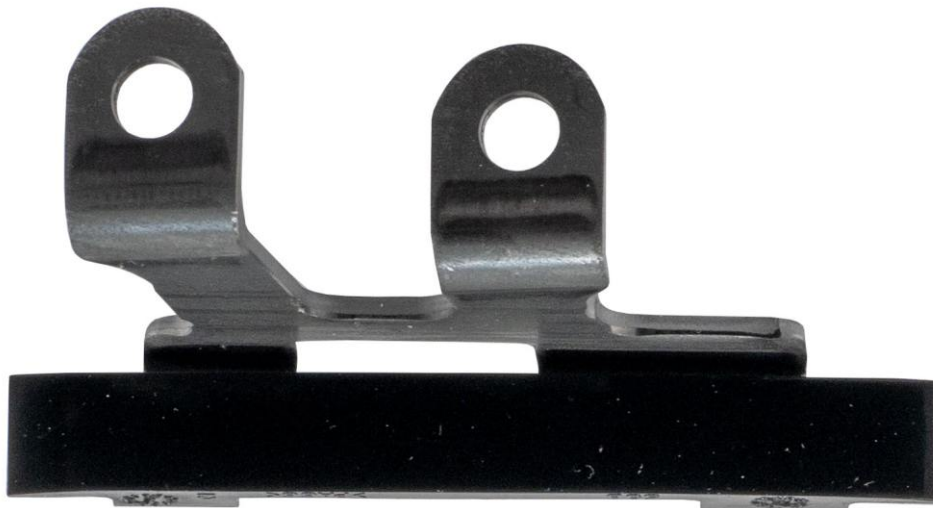

**NOW
AVAILABLE!**

ANNOUNCES

A NEW TIMING CHAIN GUIDE

HONDA 1.5L, & 2.0L DOHC ENGINES

HONDA	1.5	(1497cc)	DOHC	L15BE	2018-22	Accord
HONDA	1.5	(1497cc)	DOHC	L15BE	2017-22	CR-V
HONDA	1.5	(1497cc)	DOHC	L15B7	2016-21	Civic
HONDA	1.5	(1497cc)	DOHC	L15BA	2017-21	Civic
HONDA	2.0	(1996cc)	DOHC	K20C2	2018-21	Civic

Qty Required 1 - Upper Guide

Part number

BG7045

UPC: 729295317371

**** Always consult catalog listings for detailed application information****