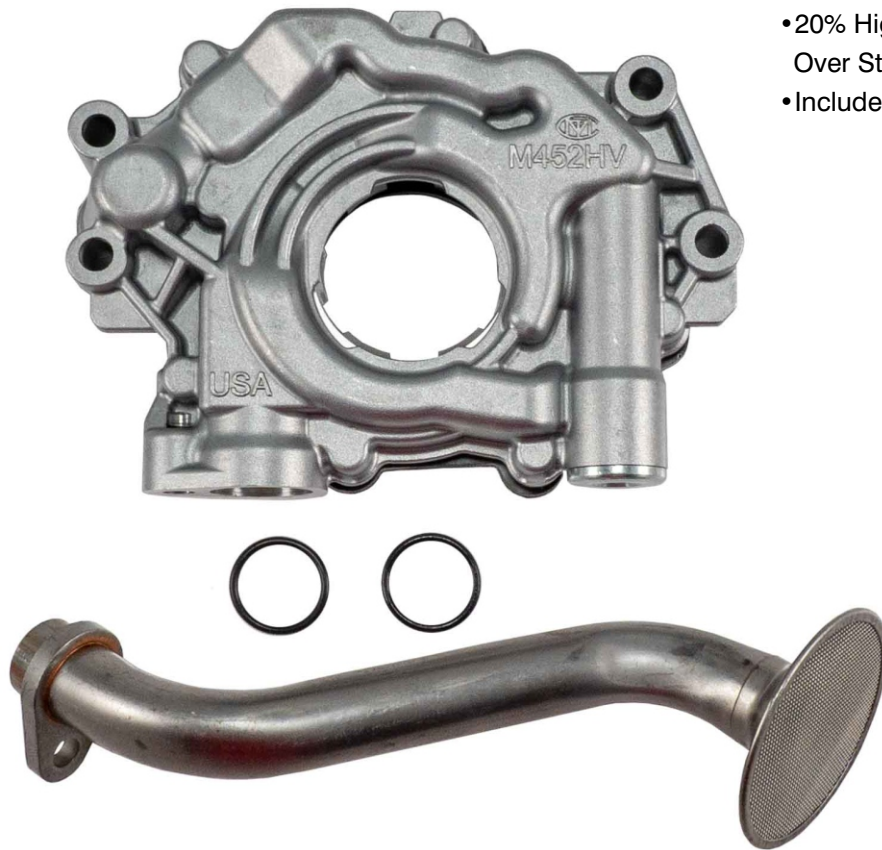

**NOW
AVAILABLE!**

ANNOUNCES

**A NEW HIGH VOLUME OIL PUMP AND SCREEN
CHRYSLER / DODGE 5.7L HEMI ENGINES**

CHRYSLER	5.7-T (345) OHV	2009-21	300
DODGE	5.7-T (345) OHV	2009-21	Challenger
DODGE	5.7-T (345) OHV	2009-21	Charger

- High Volume Oil Pump
- 20% Higher Volume Over Stock Oil Pump
- Includes Oil Pump Screen

**Part number
M452HV-389S
UPC: 729295106371**

**** Always consult catalog listings for detailed application information****