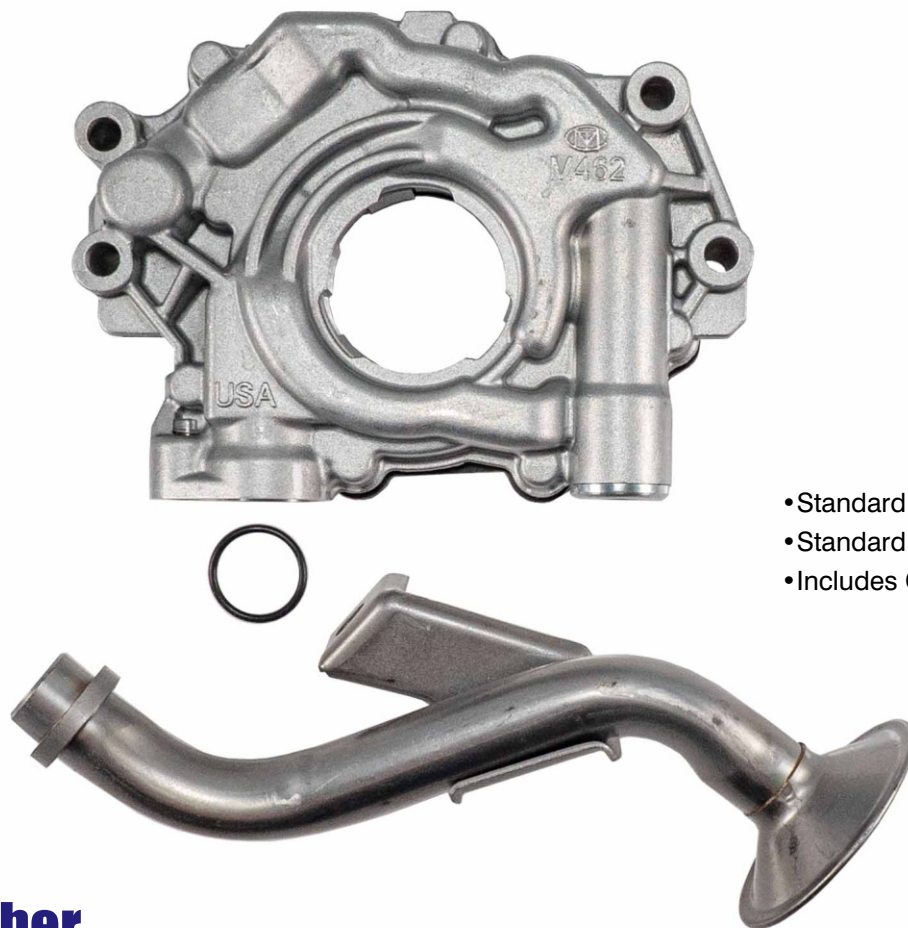

**NOW
AVAILABLE!**

ANNOUNCES

A NEW OIL PUMP AND SCREEN

CHRYSLER / DODGE 6.4L HEMI ENGINES

CHRYSLER	6.4-J (392) OHV	2012-14	300
DODGE	6.4-J (392) OHV	2012-21	Challenger
DODGE	6.4-J (392) OHV	2012-21	Charger

- Standard Volume Oil Pump
- Standard Pressure Oil Pump
- Includes Oil Pump Screen

Part number

M462-425S

UPC: 729295106265

**** Always consult catalog listings for detailed application information****

Melling Engine Parts