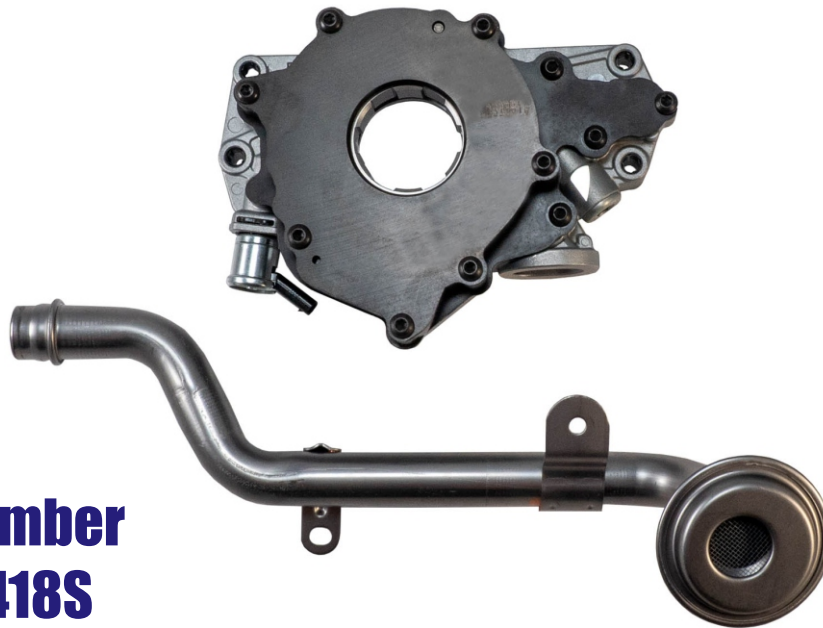

**NOW
AVAILABLE!**

ANNOUNCES

A NEW OIL PUMP & PICKUP TUBE GM 5.3L & 6.2L OHV ENGINES

CADILLAC	6.2-J	2015-20	Escalade
CHEVROLET	5.3-C,R	2014-19	Silverado 1500
CHEVROLET	6.2-J	2014-18	Silverado 1500
CHEVROLET	5.3-C	2015-20	Suburban
CHEVROLET	6.2-J	2019-20	Suburban
CHEVROLET	5.3-C	2015-20	Tahoe
CHEVROLET	6.2-J	2018-20	Tahoe
GMC	5.3-C,R	2014-19	Sierra 1500
GMC	6.2-J	2014-18	Sierra 1500
GMC	5.3-C,R	2015-20	Yukon
GMC	6.2-J	2015-20	Yukon

Part number

M555-418S

UPC: 729295106395

**** Always consult catalog listings for detailed application information****

Melling Engine Parts

P.O. Box 1188 • Jackson, MI 49204 • www.melling.com