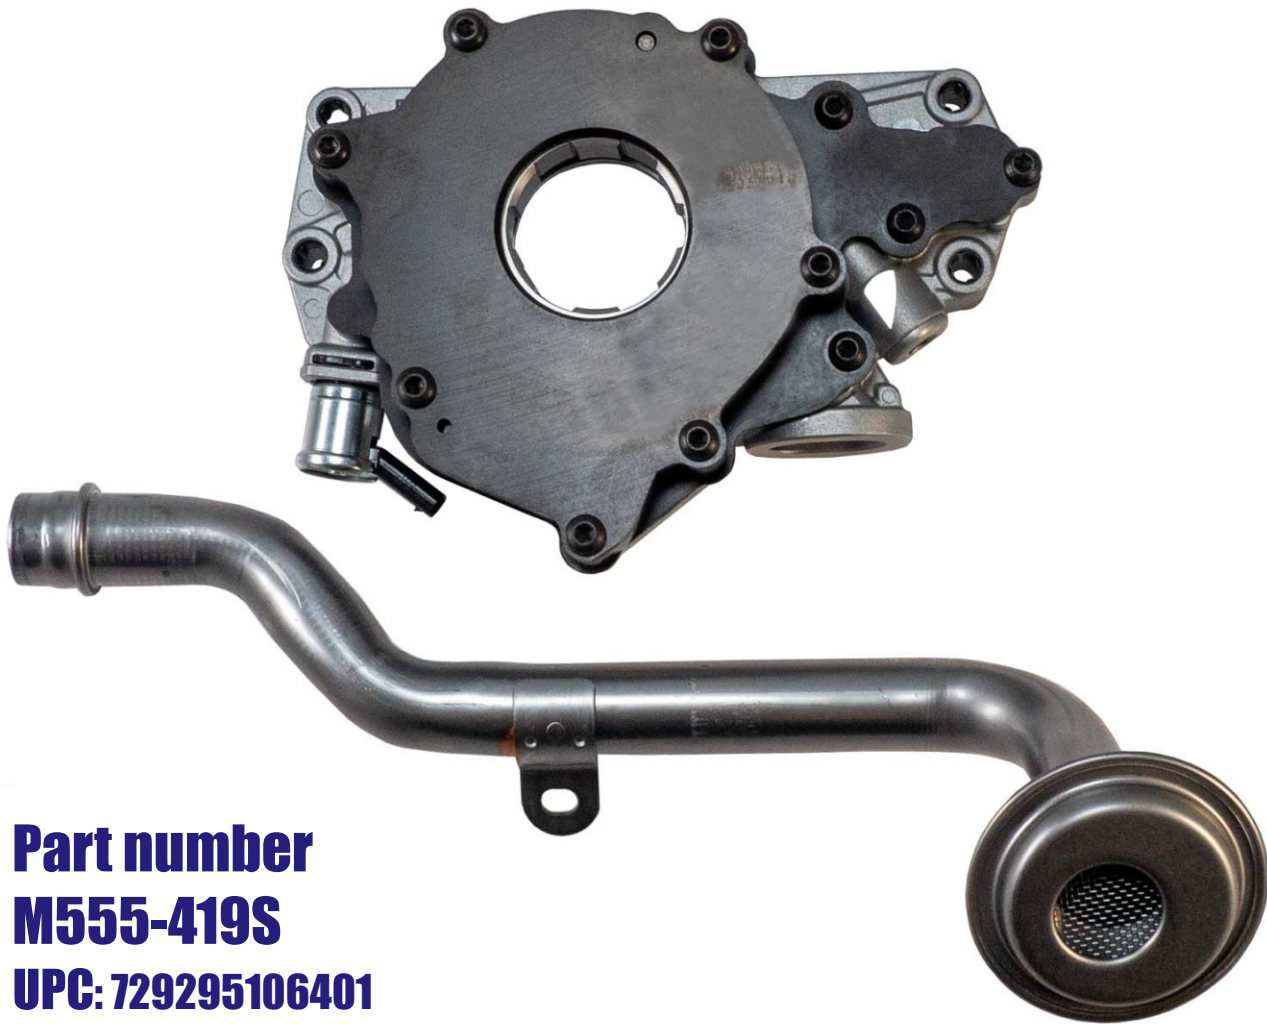

**NOW
AVAILABLE!**

ANNOUNCES

**A NEW OIL PUMP & PICKUP TUBE
GM 4.3L LV1 ENGINES**

CHEVROLET	4.3-P	2018-20	Express 2500 & 3500
CHEVROLET	4.3-H	2014-18	Silverado 1500
GMC	4.3-P	2018-20	Savana 2500 & 2500
GMC	4.3-P	2014-18	Sierra 1500

**Part number
M555-419S
UPC: 729295106401**

**** Always consult catalog listings for detailed application information****

Melling Engine Parts

P.O. Box 1188 • Jackson, MI 49204 • www.melling.com