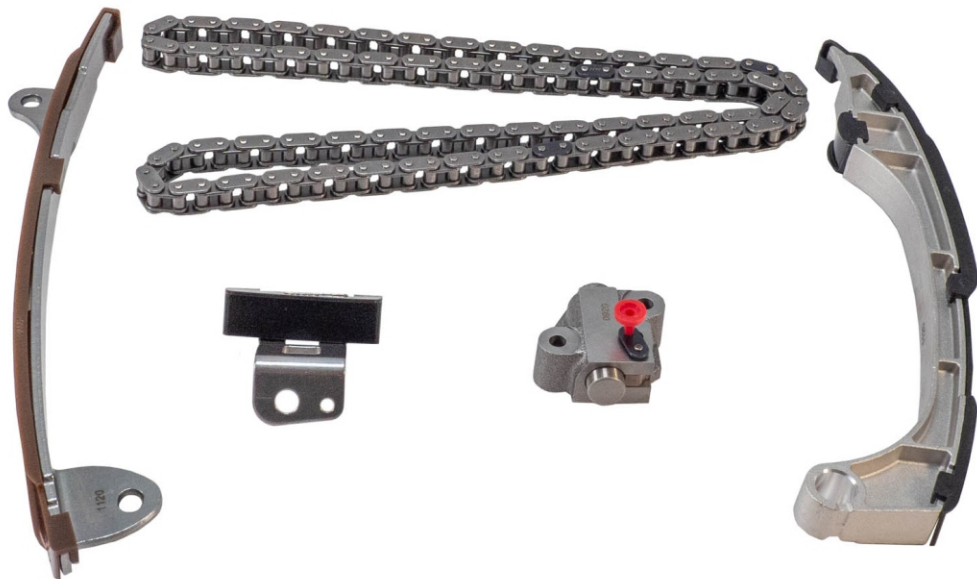

**NOW
AVAILABLE!**

NEW TIMING SET FOR

TOYOTA 2.5/2.7L DOHC ENGINES

LEXUS 2.5-2AR-FXE	2013	ES300h
SCION 2.5-2AR-FE	2011-13	tC
TOYOTA 2.5-2AR-FXE	2013-16	Avalon
TOYOTA 2.5-2AR-FE,2AR-FXE	2013-17	Camry
TOYOTA 2.7-1AR-FE	2009-17	Highlander
TOYOTA 2.5-2AR-FE,2AR-FXE	2009-17	RAV4
TOYOTA 2.7-1AR-FE	2011-12	Sienna
TOYOTA 2.7-1AR-FE	2009-15	Venza

**Part number
3-1064SX**

UPC: 729295287094

KIT INCLUDES (1) TIMING CHAIN, (1) LOWER TIMING CHAIN GUIDE, (1) UPPER TIMING CHAIN GUIDE,
(1) TIMING CHAIN TENSIONER, AND (1) TIMING CHAIN TENSIONER GUIDE

**** Always consult catalog listings for detailed application information****